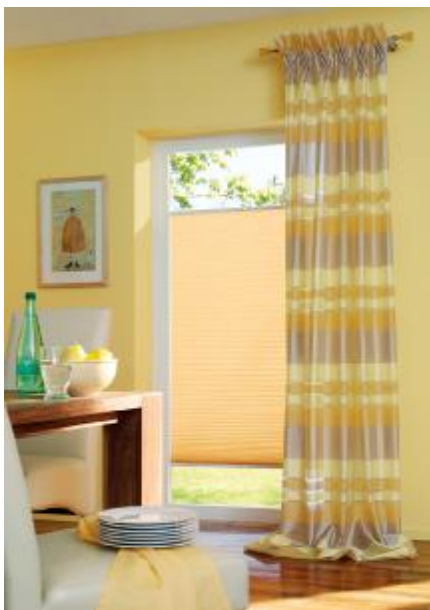

Light and shadow in its most beautiful form

The UNLAND®SUN-Plissés can be used for different window forms made to measure and decorative solutions will be offered, which will control the light and solar radiation and will shelter from the looks.

The UNLAND®SUN Plissé-Collection offer you a trendy selection of Plissé - fabrics and designs: transparent, lights fabrics will give your rooms a comfortable living atmosphere. Blackout fabrics will shelter from the looks. You'll place varying accents with strong and different designs. Pearlescent painted fabrics granted a high solar radiation and they are resistant about alkaline detergents, insects' dirtiness und condensed water. The UNLAND®SUN CS-Plissé - fabrics perform the criteria of DIN 4102 (flame-retardant) und therefore brilliant adapted for using in the object projects.

UNLAND®SUN Plissés can be used on almost every window in different forms: I fit will be a dormer window, gable window, arched window, winter garden or exceptional windows. The control-options are multiplex in comfort and functionality. You have the choice between: control-bow, rod, cord lock or motorised.

In this UNLAND®SUN Plissé-collection you'll find a variation of fabrics and designs from transparent up to black-out – with this you'll have soft filtered light and textile atmosphere.